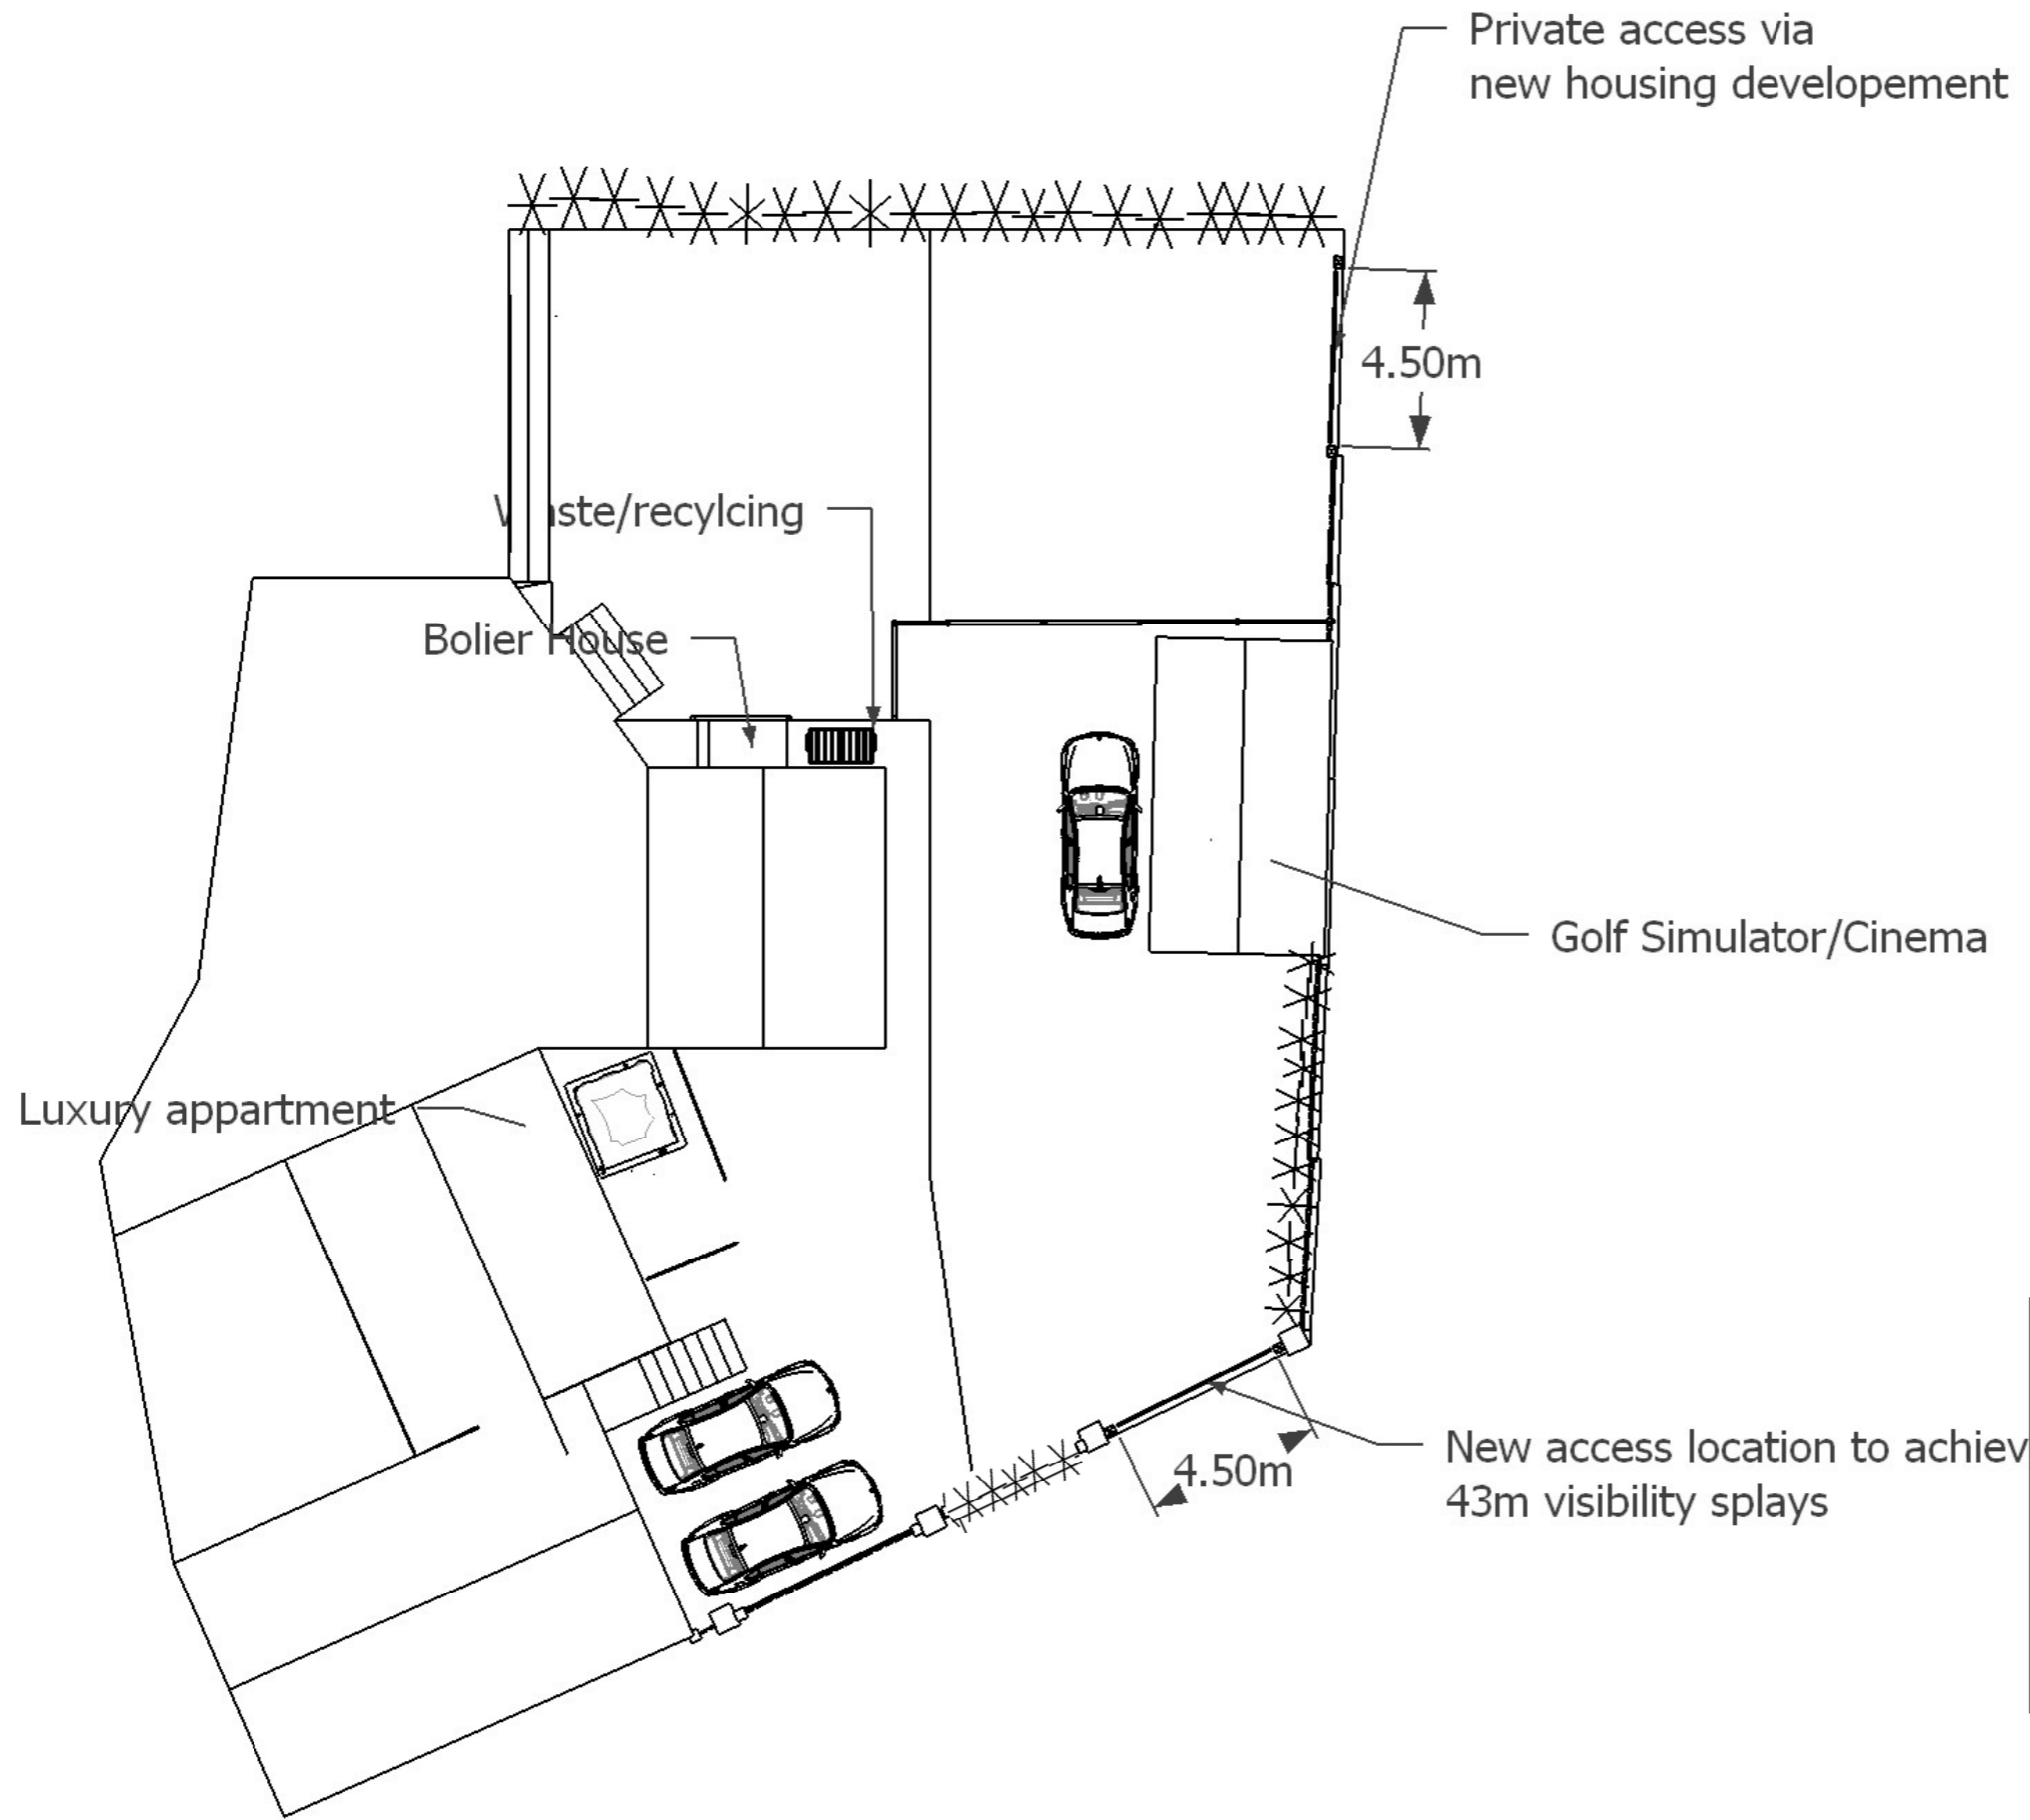

Proposed Site Plan (detailed)

TITLE: The Hideaway @ Thorpe
DRAWING PURPOSE: Site Plan
DRAWN BY: JW
REVISION: A1
SHEET SIZE: A3
SCALE: 1:200
DATE OF DRAWING: /10/19